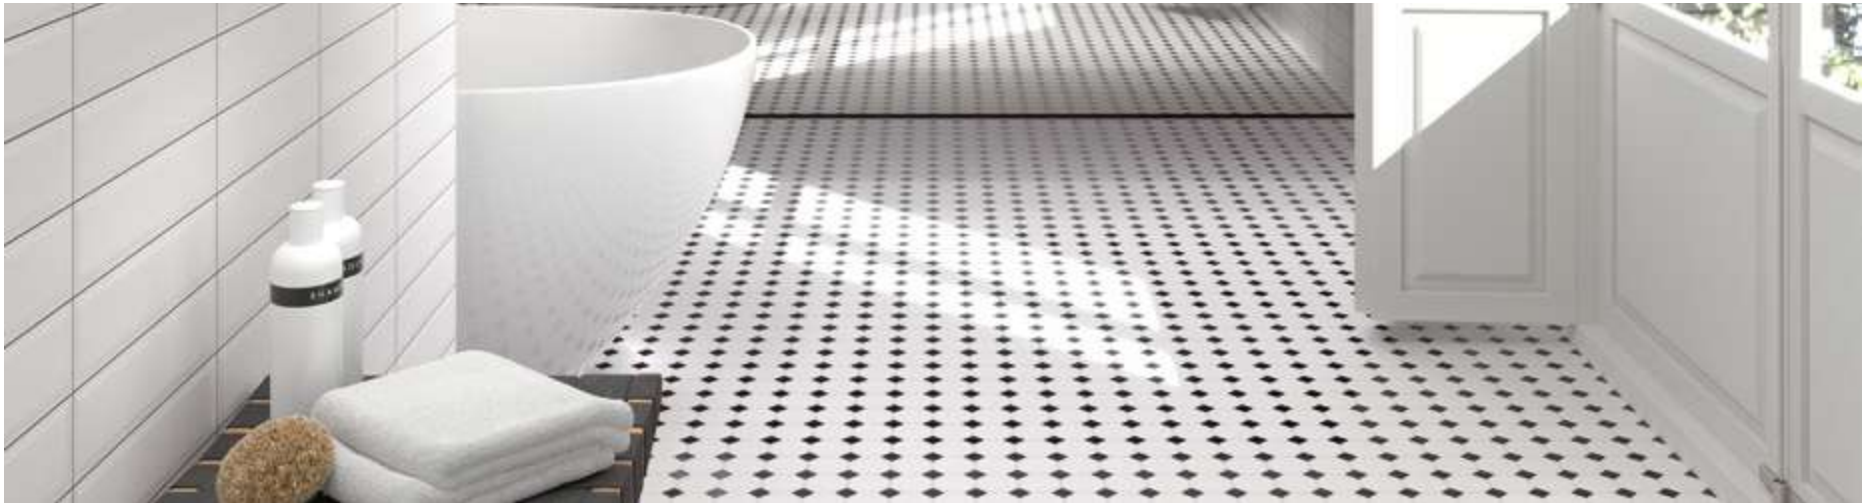

CONTRACT MOSAICS

Venta a cajas completas
Sold per complete boxes

ESTRATOS / ESTRATOS

MOSAICOS CERAMICA / CERAMIC MOSAICS