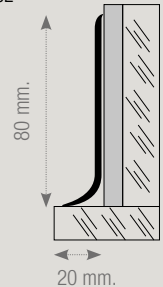

188340 RODAPIÉ FLEXI 8X200 D582