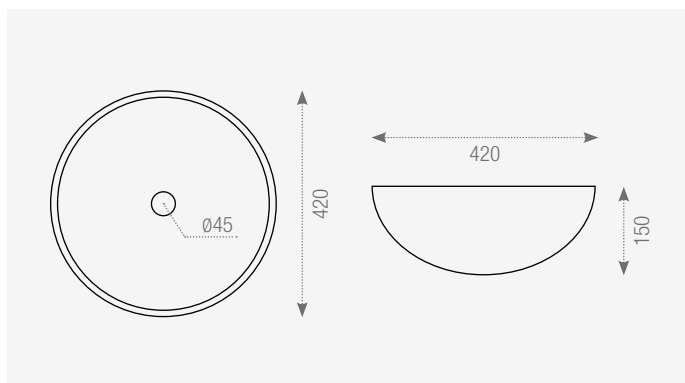

LAVABOS & CARACTERÍSTICAS TÉCNICAS / WASHBASINS & TECHNICAL INFORMATION

CRISTAL / GLASS