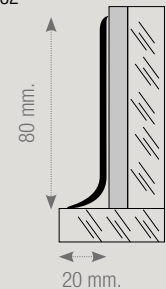

188340 RODAPIÉ FLEXI 8X200 D582