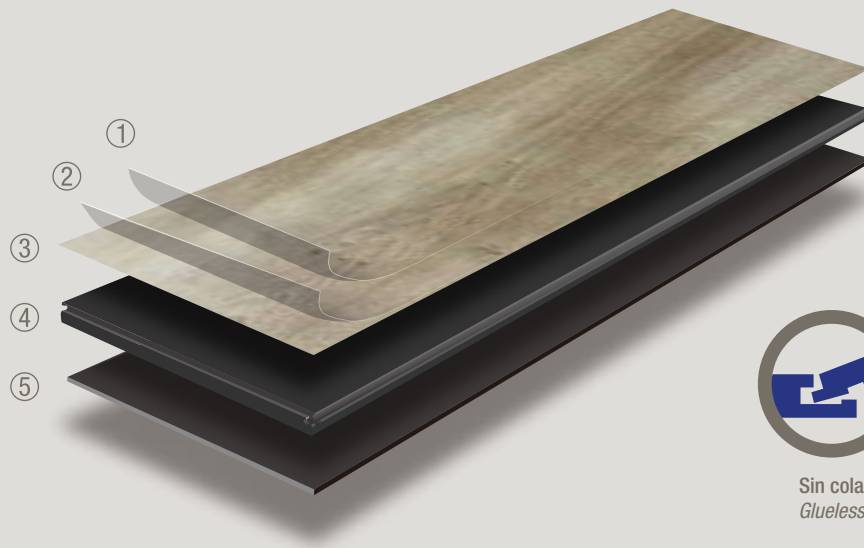

¿POR QUÉ CLICK&FLOOR? / WHY CLICK&FLOOR?

Su núcleo a base mineral y su capa de protección aportan unas prestaciones de resistencia y estabilidad muy superiores a las del vinilo estándar LVT, ofreciendo múltiples ventajas.

Its mineral-based core and its protective layer provide resistance and stability benefits far superior to those of standard LVT vinyl, offering multiple advantages.

Sin cola
Glueless

Fácil de instalar
Easy to install

- ① Capa de protección UV (cuarzo y uretano) / *UV protection layer (quartz and urethan)*
- ② Capa de desgaste 0.55mm ultra resistente / *0.55mm Ultra-resistant wear layer EIR embossing*
- ③ Capa decorativa con relieve sincronizado / *Deep structured decorative layer*
- ④ Núcleo rígido a base de piedra caliza <65% y PVC >35% / *Rigid core limestone-based <65% and PVC > 35%*
- ⑤ Capa de insonorización de 1mm (material virgen IXPE-P) / *1mm IXPE soundproof backing*

CLICK&FLOOR

Textura con aspecto natural
Texture with natural look

Apto para toda la casa.
Perfect for the whole house.

Sistema click extra hermético
Extra hermetic click system

Apto para suelo radiante
Suitable for underfloor heating

Reducción acústica
Reduction acoustics

Apto para mascotas
Pet friendly

100% Impermeable
100% Waterproof

Ultra resistente
Extra resistant

Estable al calor y a la luz solar
Stable to heat and sunlight

Fácil limpieza
Easy to clean

30
Year
Residential

15
Year
Light Commercial